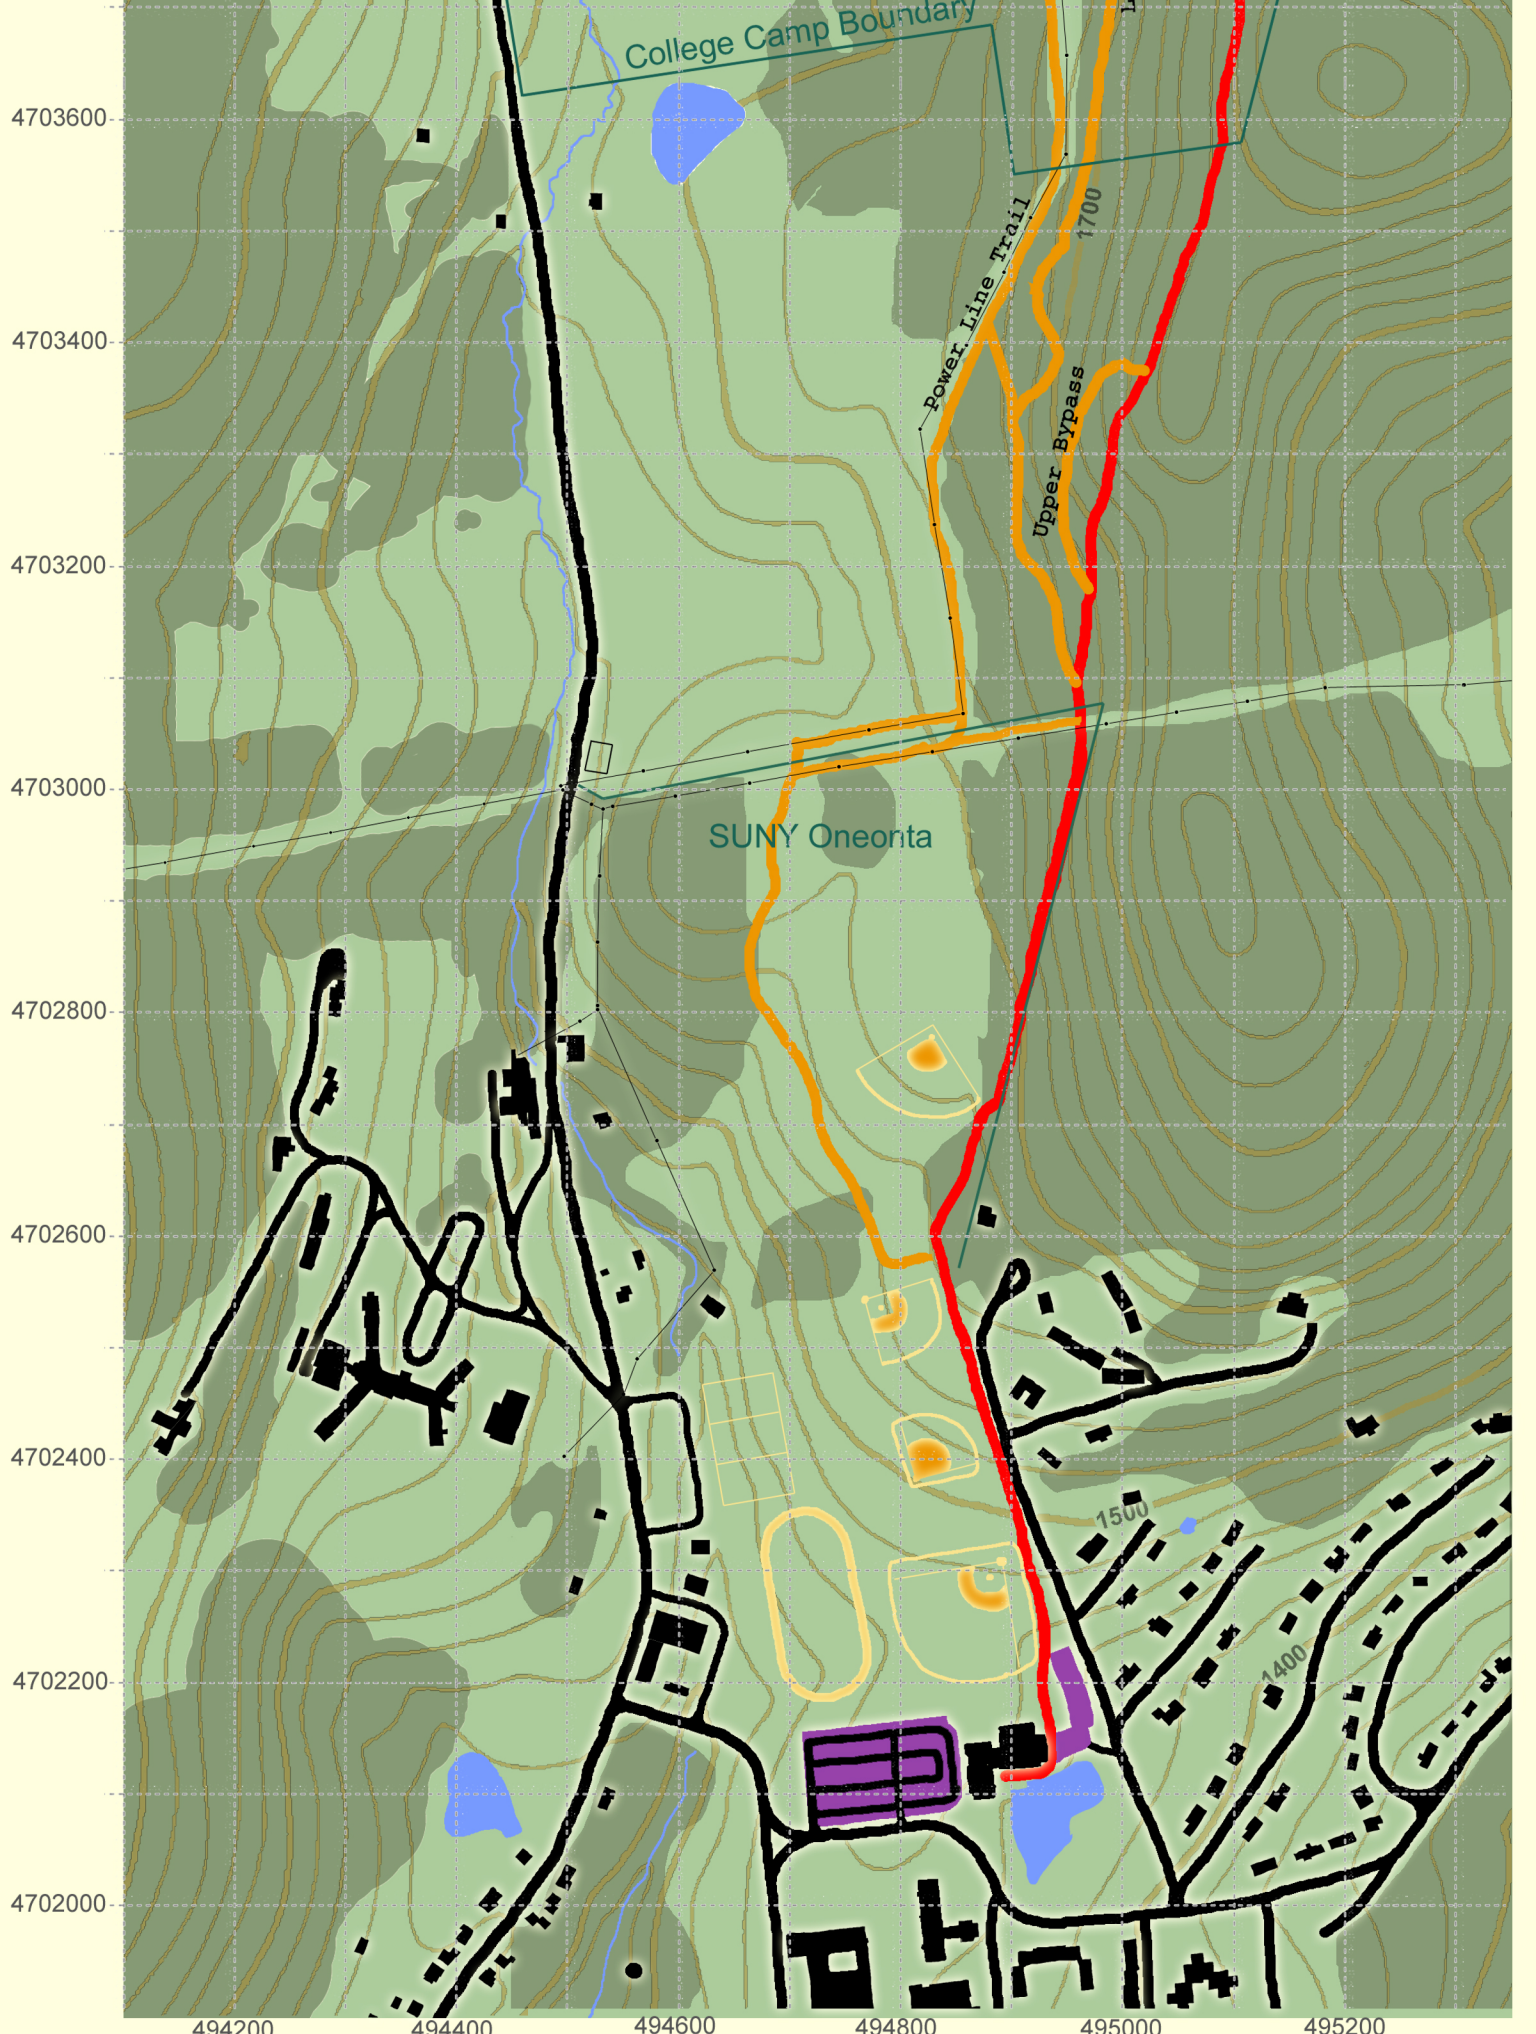

College Camp Bike Trails

- | | |
|--|--|
|  Forest |  Buildings |
|  Grassland |  Athletics |
|  Water |  Roads |
|  Parking |  Hiking Trail |
|  Lean-to |  Power Line |
|  Swamp |  Bike Trails |
|  Bridge |  Campsite |

College Camp Boundary

SUNY Oneonta

Power Line Trail

Upper Bypass

1700

1500

1400

4703600
4703400
4703200
4703000
4702800
4702600
4702400
4702200
4702000

494200 494400 494600 494800 495000 495200

UTM Coordinates: Zone 18 - Grid in meters