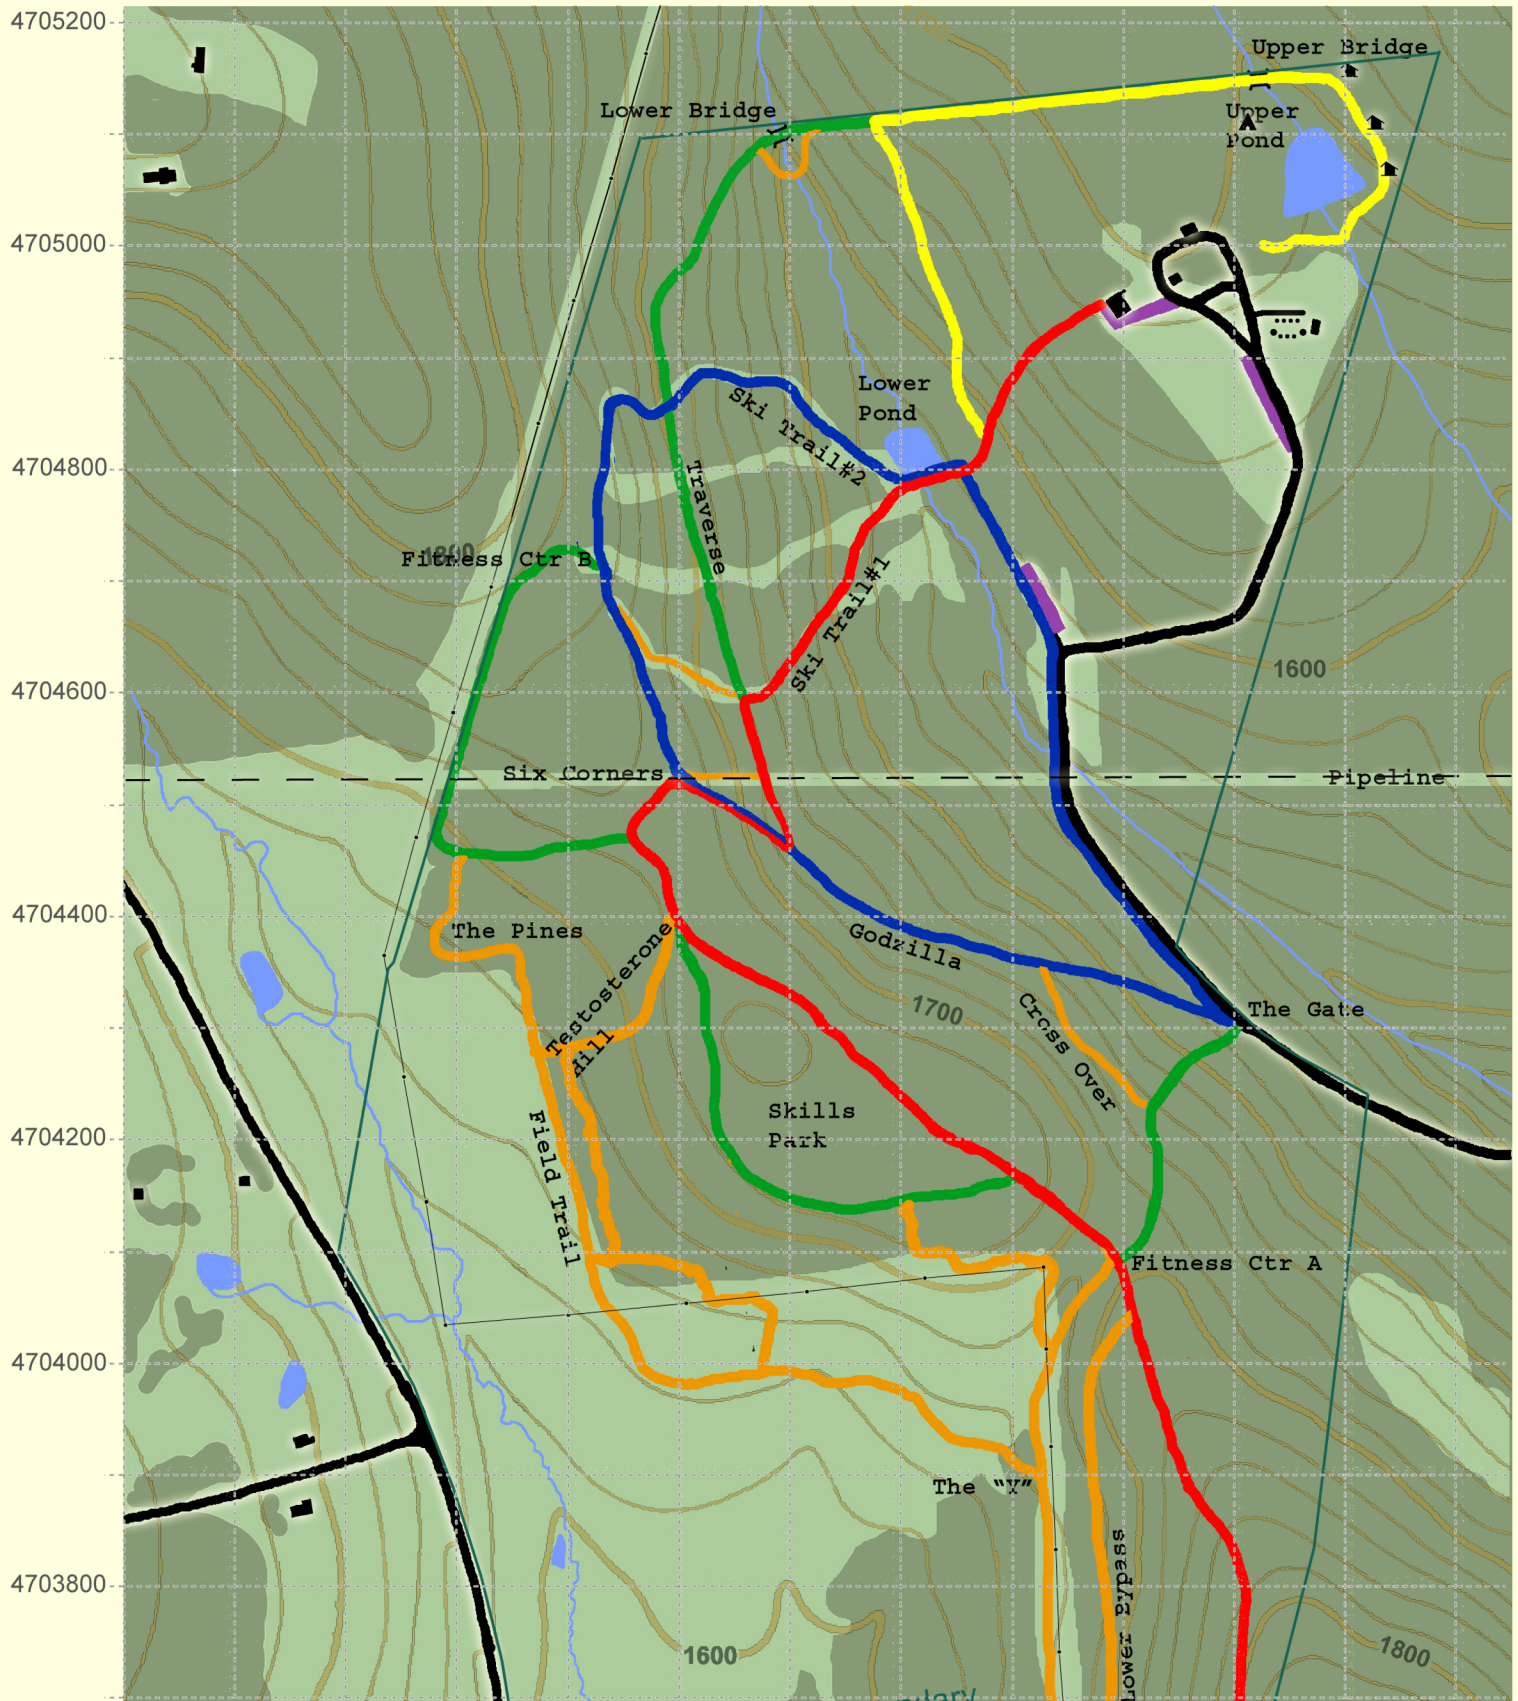

College Camp Bike Trails

- | | |
|--|--|
|  Forest |  Buildings |
|  Grassland |  Athletics |
|  Water |  Roads |
|  Parking |  Hiking Trail |
|  Lean-to |  Power Line |
|  Swamp |  Bike Trails |
|  Bridge |  Campsite |

College Camp Boundary

SUNY Oneonta

Power Line Trail

Upper Bypass

1700

1500

1400

4703600
4703400
4703200
4703000
4702800
4702600
4702400
4702200
4702000

494200 494400 494600 494800 495000 495200

UTM Coordinates: Zone 18 - Grid in meters